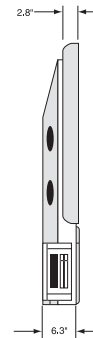

Specifications (SN-6010-720)

Display resolution	1280 x 720 (720p)
Aspect ratio	16:9
Screen dimensions	
Diagonal	61.0" (154.9 cm)
Width by height	53.0"W x 30.0"H (134.6 cm x 76.2 cm)
Cabinet dimensions (WxHxD)	54.9" x 46.0" x 6.3" (139.4 cm x 116.8 cm x 16.0 cm)
Brightness	500 nits (146 fL)
Contrast ratio (full field)	1,000:1
Screen type	Acrylic
On-axis gain	4.5
Viewing angle 1/5 gain	+/-17° (V) and +/-45°(H)
Border (mullion)	0.7" top of display, 0.9" side of display
Weight**	100 lbs
Lamp type	180 watt UHP
Life (median)	8000 hours (4000 hours per lamp, ships with integrated spare)
Power consumption	~250 watts
Rear ventilation required	None - wall mountable
Colors	16.7 million
Color gamut	>70% NTSC, >100% EBU
Operating temperature	32-95°F (10-35°C)
Operating humidity	20-80% non-condensing
Safety regulations	Complies with UL, cUL, FCC Class A, CISPR22/85, CE (Designed to meet EN60950)
Display technology	Single-chip HD2+ DLP™
Data input (standard)	VGA to UXGA (UXGA@60Hz)
Inputs	Composite, Component (3 x RCA) and S-Video
Video (standard)	NTSC/PAL/SECAM, HD 480p-1080i
Inputs	Composite, component (3 x RCA) and S-Video
Audio (standard)	
Inputs	6 x RCA (3 stereo inputs)
Outputs	Variable line out, external speaker connection
Optional I/O modules	SNMP-based network control interface
Display control	RS-232, RS-485 and IR remote
WallNet™	Supported

* Viewable resolution 1232 x 693 pixels due to overscan

** Weight and dimensions are approximate.

Thoughtfully designed for digital signage

The Bengal display features a sign-ready pedestal that lets you combine digital content and print advertising for maximum effectiveness. The sign and front-service panels are easily removed to perform maintenance on any component.

Views

front

side

connection panel