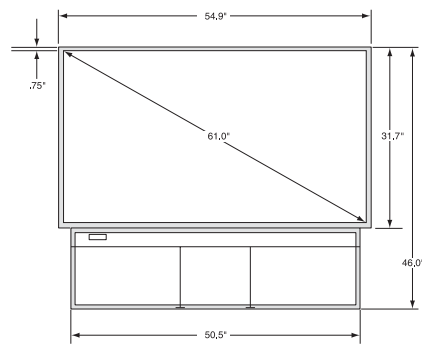

Specifications (SN-6010-720)

Display resolution	1280 x 720 (720p)
Aspect ratio	16:9
Screen dimensions	
Diagonal	61.0" (154.9 cm)
Width by height	53.0"W x 30.0"H (134.6 cm x 76.2 cm)
Cabinet dimensions (WxHxD)	54.9" x 46.0" x 6.3" (139.4 cm x 116.8 cm x 16.0 cm)
Brightness	500 nits (146 fL)
Contrast ratio (full field)	1,000:1
Screen type	Acrylic
On-axis gain	4.5
Viewing angle 1/5 gain	+/-17° (V) and +/-45°(H)
Border (mullion)	0.7" top of display, 0.9" side of display
Weight**	100 lbs
Lamp type	180 watt UHP
Life (median)	8000 hours (4000 hours per lamp, ships with integrated spare)
Power consumption	~250 watts
Rear ventilation required	None - wall mountable
Colors	16.7 million
Color gamut	>70% NTSC, >100% EBU
Operating temperature	32-95°F (10-35°C)
Operating humidity	20-80% non-condensing
Safety regulations	Complies with UL, cUL, FCC Class A, CISPR22/85, CE (Designed to meet EN60950)
Display technology	Single-chip HD2+ DLP™
Data input (standard)	VGA to UXGA (UXGA@60Hz)
Inputs	Composite, Component (3 x RCA) and S-Video
Video (standard)	NTSC/PAL/SECAM, HD 480p-1080i
Inputs	Composite, component (3 x RCA) and S-Video
Audio (standard)	
Inputs	6 x RCA (3 stereo inputs)
Outputs	Variable line out, external speaker connection
Optional I/O modules	SNMP-based network control interface
Display control	RS-232, RS-485 and IR remote
WallNet™	Supported

* Viewable resolution 1232 x 693 pixels due to overscan

** Weight and dimensions are approximate.

Thoughtfully designed for digital signage

The Bengal display features a sign-ready pedestal that lets you combine digital content and print advertising for maximum effectiveness. The sign and front-service panels are easily removed to perform maintenance on any component.

Views

front

side

connection panel